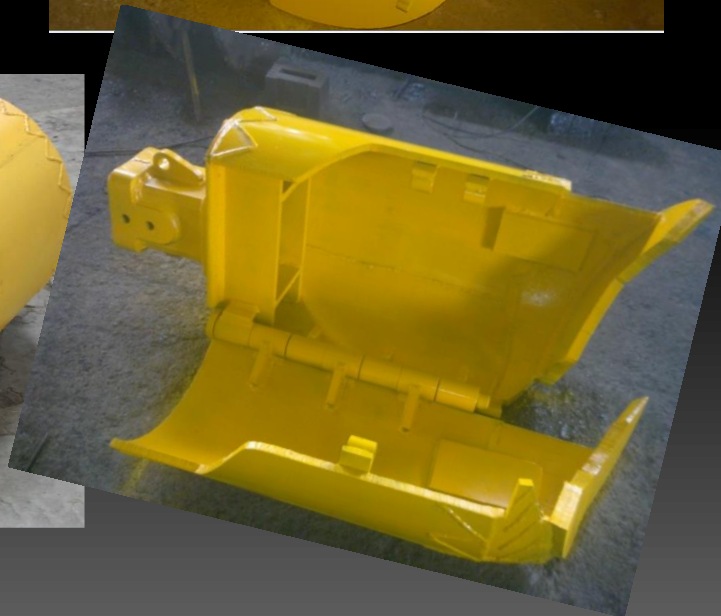

# DRILLING TOOLS & ACCESSORIES

- SOIL AUGER
- ROCK AUGER

- DESANDER

- SOIL BUCKET
- ROCK BUCKET

- MIXERS

- CLEANING BUCKET
- CORE BARREL

- DELTA PUMPS

REPAIRING OF KELLY BAR

# BUCKETS- RANGING FROM 500 MM TO 2500 MM DIA

# CORE BARREL- RANGING FROM 500 MM TO 2500 MM DIA